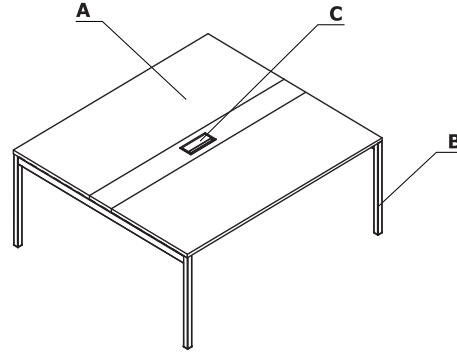

Colour combination - Ogi Y

Material	Colour	Meeting tables														
		A - Top	B - Frame	C - Mediabox M15												
MFC	26 - aluminum satinato	✓														
	31 - canadian oak	✓														
	39 - polar birch	✓														
	64 - cocoa	✓														
	67 - white pastel	✓														
	106 - lowland walnut	✓														
	154 - anthracite	✓														
	08 - black	✓														
	167 - grey oak	✓														
	168 - natural oak	✓														
	169 - honey oak	✓														
	170 - acacia	✓														
	171 - dark walnut	✓														
	174 - beige matte	✓														
	02 - grey	✓														
Metal	M009 - aluminium semi-matt RAL 9006		✓													
	M015 - white semi-matt RAL 9010		✓													
	M115 - black semi-matt RAL 9005		✓													
	M154 - anthracite semi-matt RAL 7043		✓