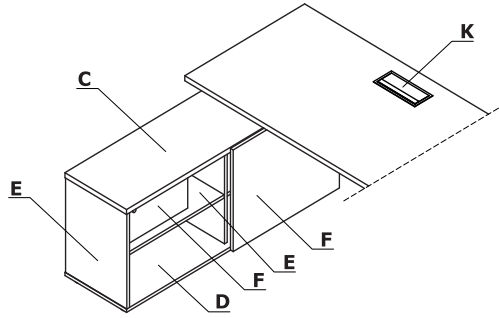

Colour combination - Ogi Y

Material	Colour	Desks		Managerial storage - A14M			Managerial storages - A12M			Additional elements					
		A - Top	A - Frame	C - Top	D - Base	E - Body	F - Front	G - Top	H - Body, base	I - Front	J - Grommet				K - Mediabox M15
MFC	08 - black	✓		✓	✓	✓	✓	✓	✓	✓					
	26 - aluminum satinato	✓		✓	✓	✓	✓	✓	✓	✓					
	31 - canadian oak	✓		✓	✓	II group	✓	✓	II group	✓					
	39 - polar birch	✓		✓	✓	II group	✓	✓	II group	✓					
	64 - cocoa	✓		✓	✓	II group	✓	✓	II group	✓					
	67 - white pastel	✓		✓	✓	✓	✓	✓	✓	✓					
	106 - lowland walnut	✓		✓	✓	II group	✓	✓	II group	✓					
	154 - anthracite	✓		✓	✓	✓	✓	✓	✓	✓					
	167 - grey oak	✓		✓	✓	II group	✓	✓	II group	✓					
	168 - natural oak	✓		✓	✓	II group	✓	✓	II group	✓					
	169 - honey oak	✓		✓	✓	II group	✓	✓	II group	✓					
	170 - acacia	✓		✓	✓	II group	✓	✓	II group	✓					
	171 - dark walnut	✓		✓	✓	II group	✓	✓	II group	✓					
	174 - beige matte	✓		✓	✓	II group	✓	✓	II group	✓					
	02 - grey	✓		✓	✓	II group	✓	✓	II group	✓					