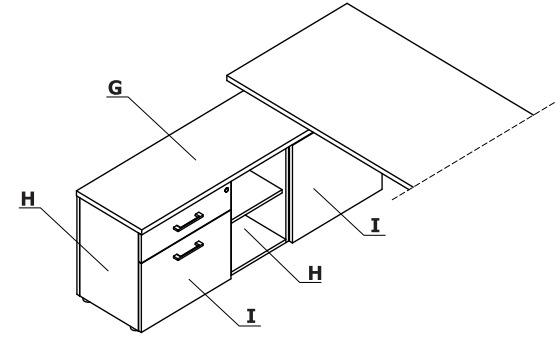

Colour combination - Ogi Y

Material	Colour	Desks		Managerial storage - A14M			Managerial storages - A12M			Additional elements					
		A - Top	A - Frame	C - Top	D - Base	E - Body	F - Front	G - Top	H - Body, base	I - Front	J - Grommet				K - Mediabox M15
MFC	08 - black	✓		✓	✓	✓	✓	✓	✓	✓					
	26 - aluminum satinato	✓		✓	✓	✓	✓	✓	✓	✓					
	31 - canadian oak	✓		✓	✓	II group	✓	✓	II group	✓					
	39 - polar birch	✓		✓	✓	II group	✓	✓	II group	✓					
	64 - cocoa	✓		✓	✓	II group	✓	✓	II group	✓					
	67 - white pastel	✓		✓	✓	✓	✓	✓	✓	✓					
	106 - lowland walnut	✓		✓	✓	II group	✓	✓	II group	✓					
	154 - anthracite	✓		✓	✓	✓	✓	✓	✓	✓					
	167 - grey oak	✓		✓	✓	II group	✓	✓	II group	✓					
	168 - natural oak	✓		✓	✓	II group	✓	✓	II group	✓					
	169 - honey oak	✓		✓	✓	II group	✓	✓	II group	✓					
	170 - acacia	✓		✓	✓	II group	✓	✓	II group	✓					
	171 - dark walnut	✓		✓	✓	II group	✓	✓	II group	✓					
	174 - beige matte	✓		✓	✓	II group	✓	✓	II group	✓					
	02 - grey	✓		✓	✓	II group	✓	✓	II group	✓					