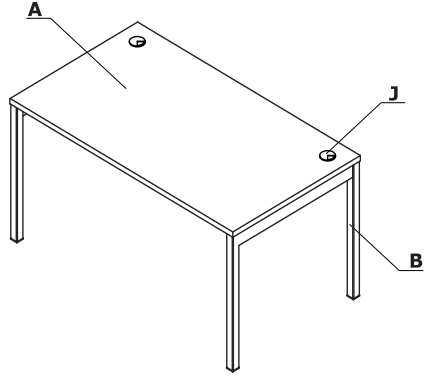

Colour combination - Ogi Y

Material	Colour	Desks		Managerial storage - A14M			Managerial storages - A12M			Additional elements					
		A - Top	A - Frame	C - Top	D - Base	E - Body	F - Front	G - Top	H - Body, base	I - Front	J - Grommet				K - Mediabox M15
MFC	08 - black	✓		✓	✓	✓	✓	✓	✓	✓					
	26 - aluminum satinato	✓		✓	✓	✓	✓	✓	✓	✓					
	31 - canadian oak	✓		✓	✓	II group	✓	✓	II group	✓					
	39 - polar birch	✓		✓	✓	II group	✓	✓	II group	✓					
	64 - cocoa	✓		✓	✓	II group	✓	✓	II group	✓					
	67 - white pastel	✓		✓	✓	✓	✓	✓	✓	✓					
	106 - lowland walnut	✓		✓	✓	II group	✓	✓	II group	✓					
	154 - anthracite	✓		✓	✓	✓	✓	✓	✓	✓					
	167 - grey oak	✓		✓	✓	II group	✓	✓	II group	✓					
	168 - natural oak	✓		✓	✓	II group	✓	✓	II group	✓					
	169 - honey oak	✓		✓	✓	II group	✓	✓	II group	✓					
	170 - acacia	✓		✓	✓	II group	✓	✓	II group	✓					
	171 - dark walnut	✓		✓	✓	II group	✓	✓	II group	✓					
	174 - beige matte	✓		✓	✓	II group	✓	✓	II group	✓					
	02 - grey	✓		✓	✓	II group	✓	✓	II group	✓					

Material	Colour	Desks		Managerial storage - A14M				Managerial storages - A12M			Additional elements				
		A - Top	B - Frame	C - Top	D - Base	E - Body	F - Front	G - Top	H - Body, base	I - Front	J - Grommet	K - Mediabox M15			
Polypropylene	02 - grey										✓	✓			
	08 - black										✓	✓			
	24 - beige										✓	✓			
	67 - white pastel										✓	✓			
	154 - anthracite											✓			
Metal	M009 - aluminium semi-matt RAL 9006		✓												
	M015 - white semi-matt RAL 9010		✓												
	M154 - anthracite semi-matt RAL 7043		✓												
	M115 - black semi-matt RAL 9005		✓												
	M026 - olive semi-matte RAL 6013		✓*												
	M027 - blue semi-matte RAL5003		✓*												
	M028 - brick red semi-matte RAL 0404040		✓*												
	M029 - yellow semi-matte RAL 0807060		✓*												
	M030 - beige semi-matte RAL 0608005		✓*												